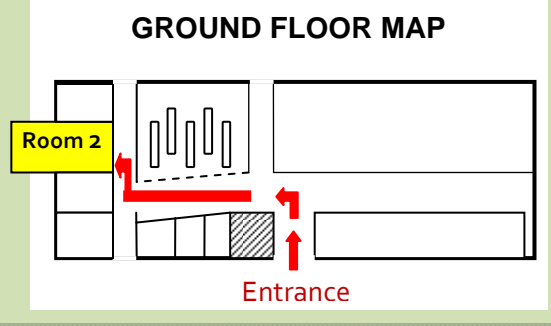

University LUMSA ROOMS MAP

LUMSA - Piazza delle Vaschette

THURSDAY- NOVEMBER 2:

Borgo Sant'Angelo 13

Aula MAGNA

Opening Welcome Address
Registration

FRIDAY- NOVEMBER 3:

The concurrent sessions will be held in:

Borgo Sant'Angelo 13:

Aula MAGNA

Room DELL'OLIO

Room TRAGLIA

Piazza delle Vaschette:

Room 2

SATURDAY- NOVEMBER 4:

The concurrent sessions will be held in: